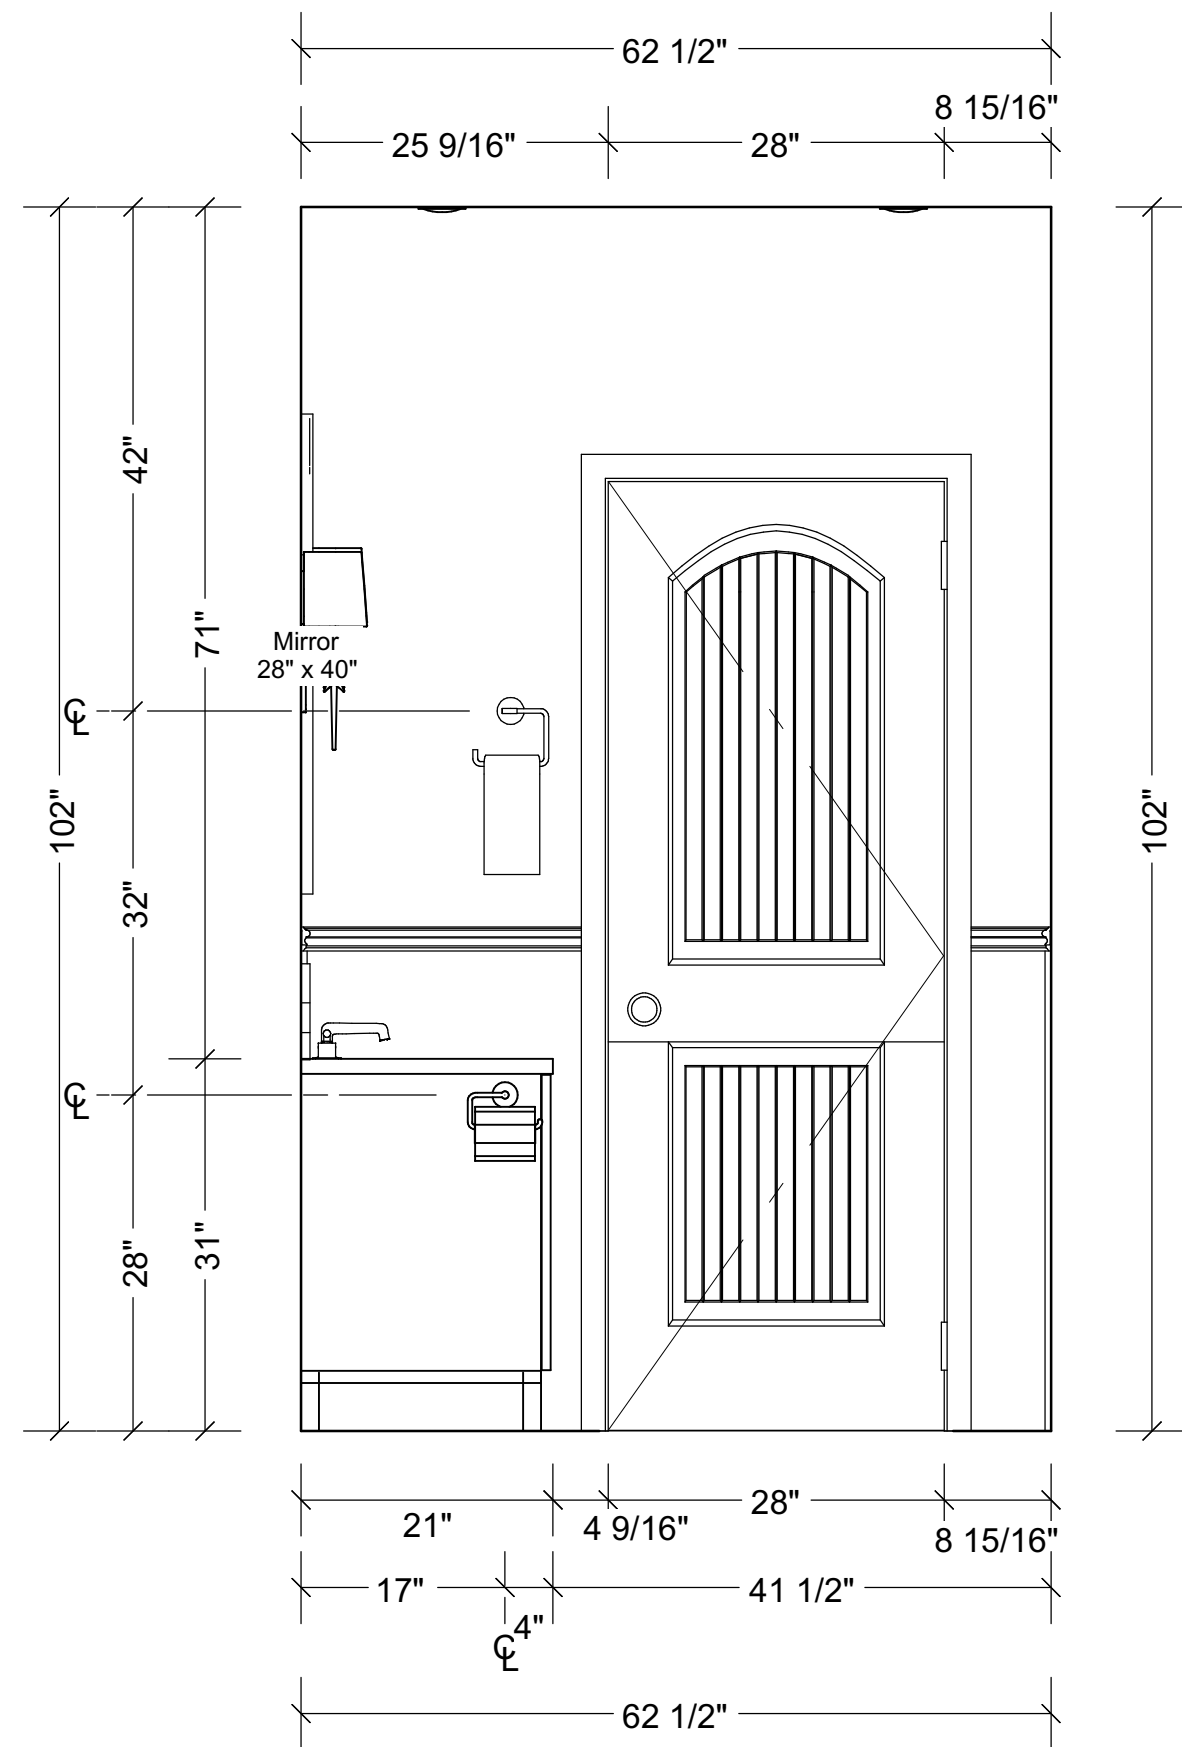

PLAN VIEW  
3/4 in = 1 ft

\*ALL DIMENSIONS TO BE FIELD VERIFIED\*

DRAWINGS  
PROVIDED BY:

**Hearth Homes Interiors**  
5736 THORNWOOD DR.  
GOLETA, CA 93117  
P: (805) 679-5836  
W: hearthhomesinteriors.com

DATE:

JAN 2024

SCALE:

ON PLAN

SHEET:

**A1**

ROOM:

POWDER ROOM

CLIENT:

MARKS RESIDENCE

Powder Room Elevation 1  
3/4 in = 1 ft

Powder Room Elevation 2  
3/4 in = 1 ft

\*ALL DIMENSIONS TO BE FIELD VERIFIED\*

CLIENT: MARKS RESIDENCE

ROOM: POWDER ROOM

Hearth Homes Interiors  
5736 THORNWOOD DR.  
GOLETA, CA 93117  
P: (805) 679-5636  
W: hearthhomesinteriors.com