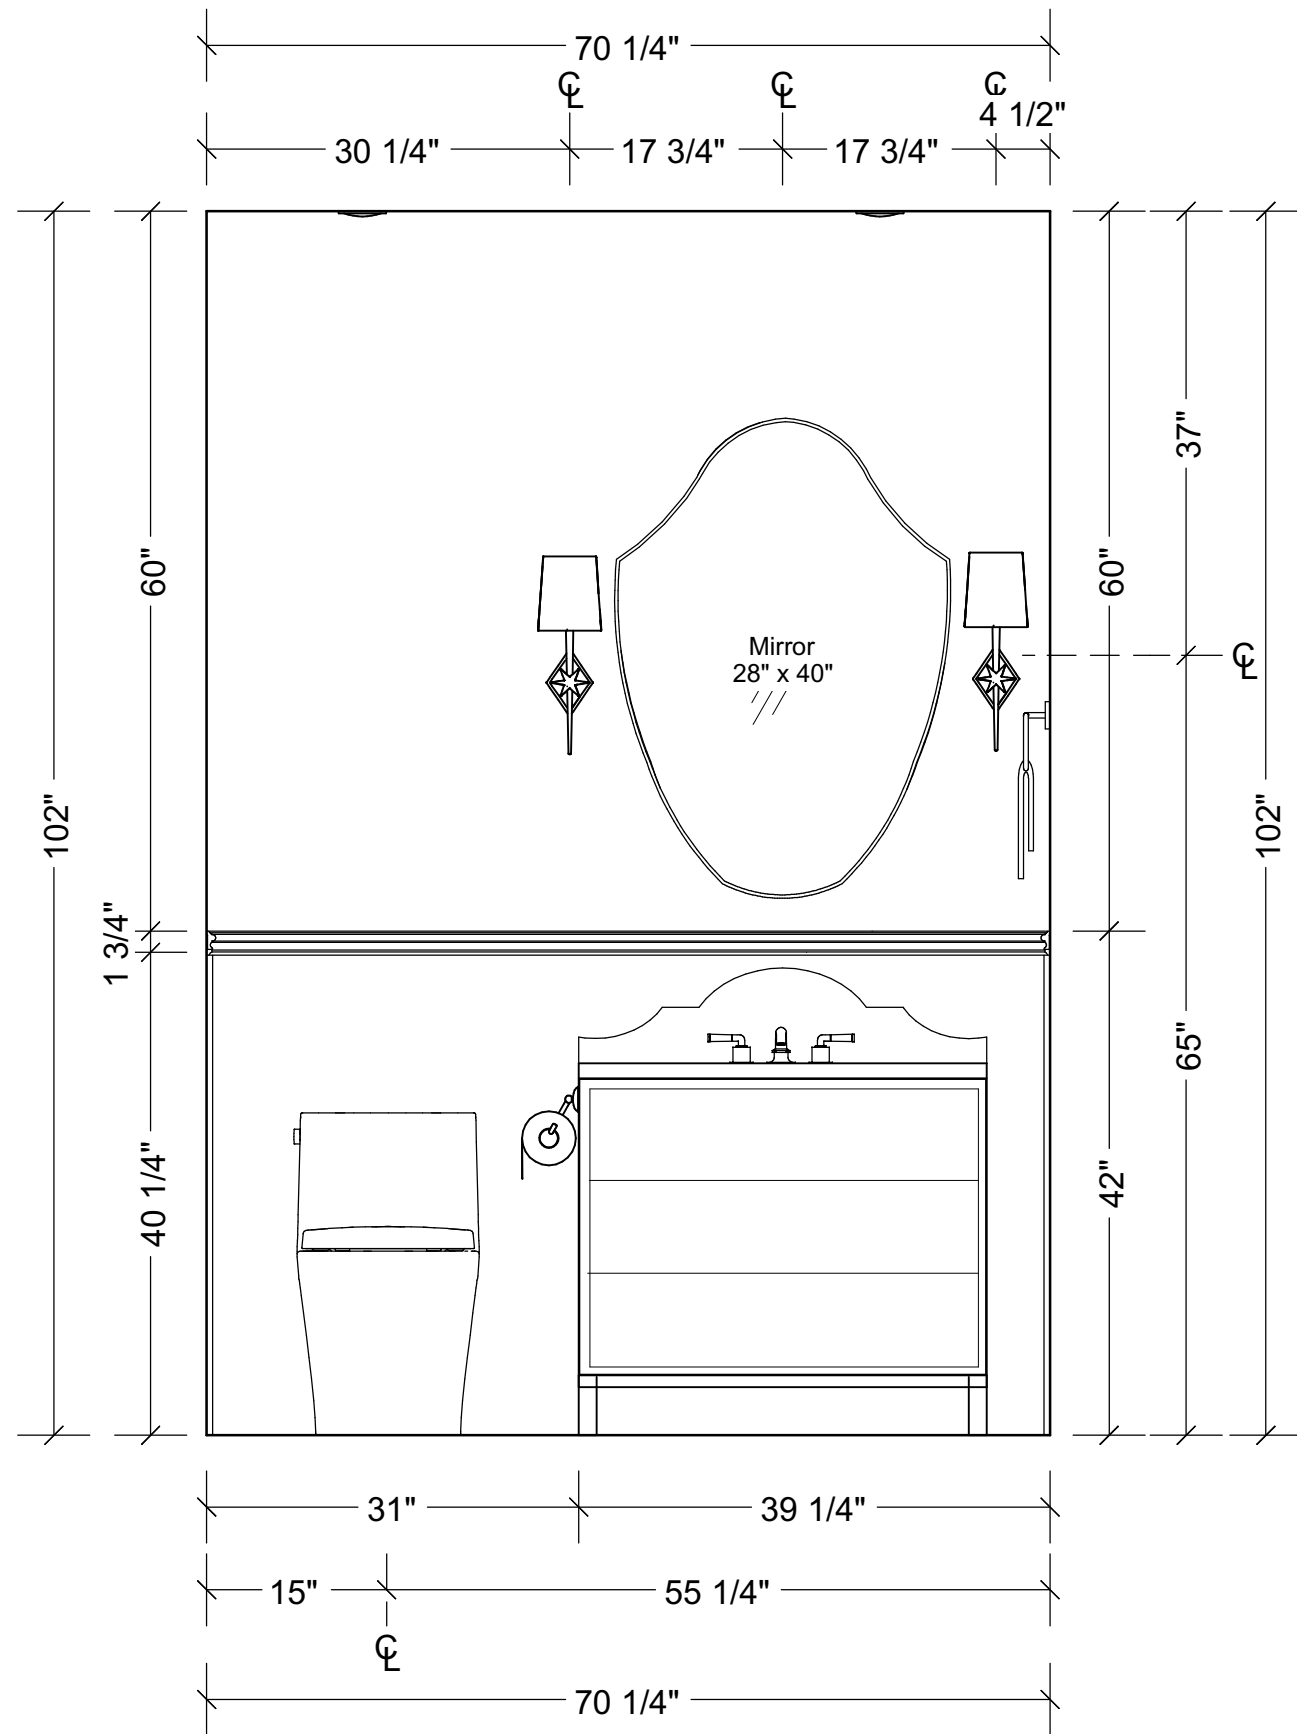

PLAN VIEW  
3/4 in = 1 ft

\*ALL DIMENSIONS TO BE FIELD VERIFIED\*

DRAWINGS  
PROVIDED BY:

**Hearth Homes Interiors**  
5736 THORNWOOD DR.  
GOLETA, CA 93117  
P: (805) 679-5836  
W: hearthhomesinteriors.com

DATE:

JAN 2024

SCALE:

ON PLAN

SHEET:

**A1**

ROOM:

POWDER ROOM

CLIENT:

MARKS RESIDENCE

Powder Room Elevation 1  
3/4 in = 1 ft

Powder Room Elevation 2  
3/4 in = 1 ft

\*ALL DIMENSIONS TO BE FIELD VERIFIED\*

CLIENT: MARKS RESIDENCE

ROOM: POWDER ROOM

Hearth Homes Interiors  
5736 THORNWOOD DR.  
GOLETA, CA 93117  
P: (805) 679-5636  
W: hearthhomesinteriors.com